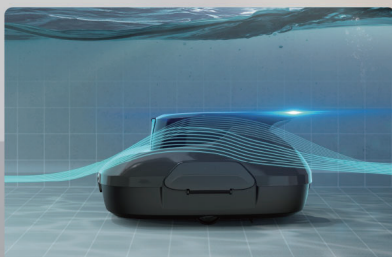

Hydro Dynamic Design
Enhances Performance