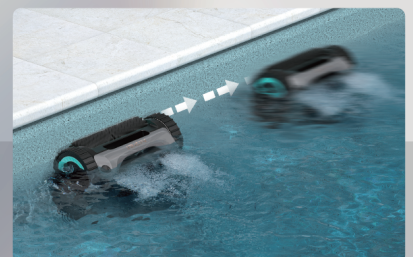

WaveLine™ Technology