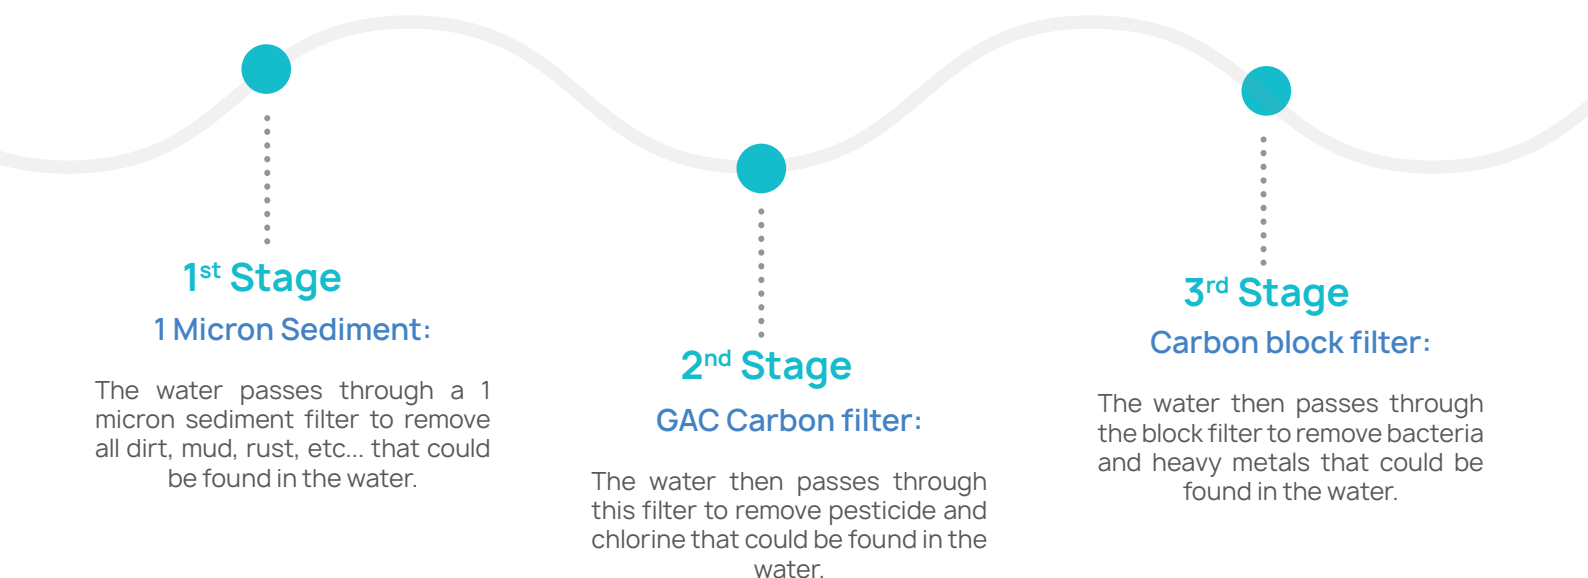

Pure Pro 3 stage

Counter top & undercounter

Description

This 3 stage filters is easy to installed directly to your sink. Simply screw on the faucet attachment for filtered water right from your tap! Instantly transforms tap water into a great-tasting water with no installation or permanent fixtures.

The three stages filter will remove particles, chemicals product and is specialize to remove bad taste and odour in your tap water.

Specifications

Filtering system	3	Product Features	
Length (cm)	37	Easily installed and maintained domestic filter	Feed water connector & deliver valve included
Height (cm)	32		
Width (cm)	13.5	An inexpensive way of obtaining purified water	100% factory tested and sterilized ready for installation
Water inlet	1/4"		
Max pressure	80 PSI		

Filtering system : 3 stage

Counter top installation

Undercounter installation