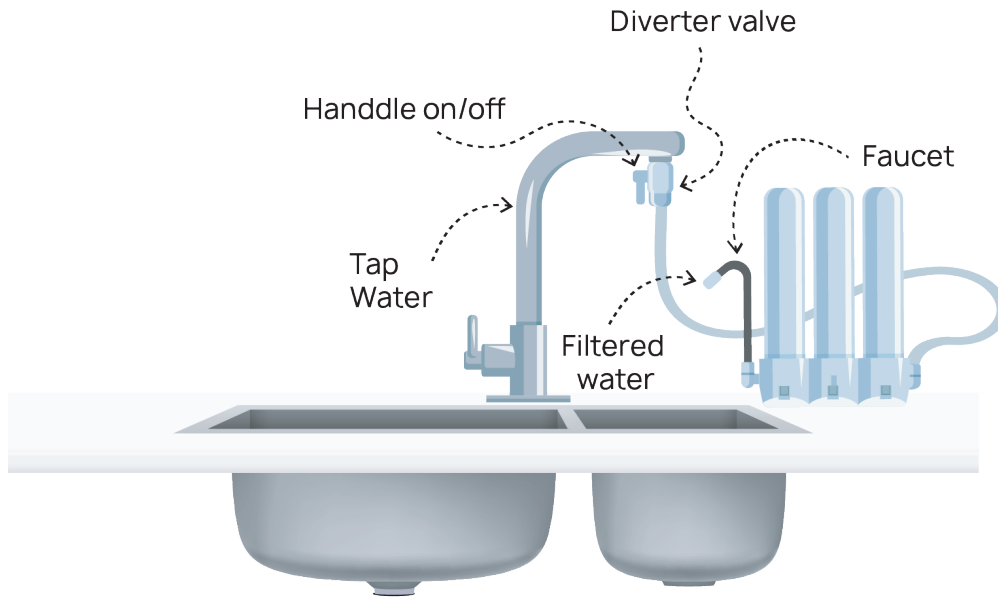

Pure Pro 3 stage

Counter top & undercounter

Description

This 3 stage filters is easy to installed directly to your sink. Simply screw on the faucet attachment for filtered water right from your tap! Instantly transforms tap water into a great-tasting water with no installation or permanent fixtures.

The three stages filter will remove particles, chemicals product and is specialize to remove bad taste and odour in your tap water.

Specifications

Filtering system	3	Product Features	
Length (cm)	37	Easily installed and maintained domestic filter	Feed water connector & deliver valve included
Height (cm)	32		
Width (cm)	13.5	An inexpensive way of obtaining purified water	100% factory tested and sterilized ready for installation
Water inlet	1/4"		
Max pressure	80 PSI		

Filtering system : 3 stage

Counter top installation

Undercounter installation