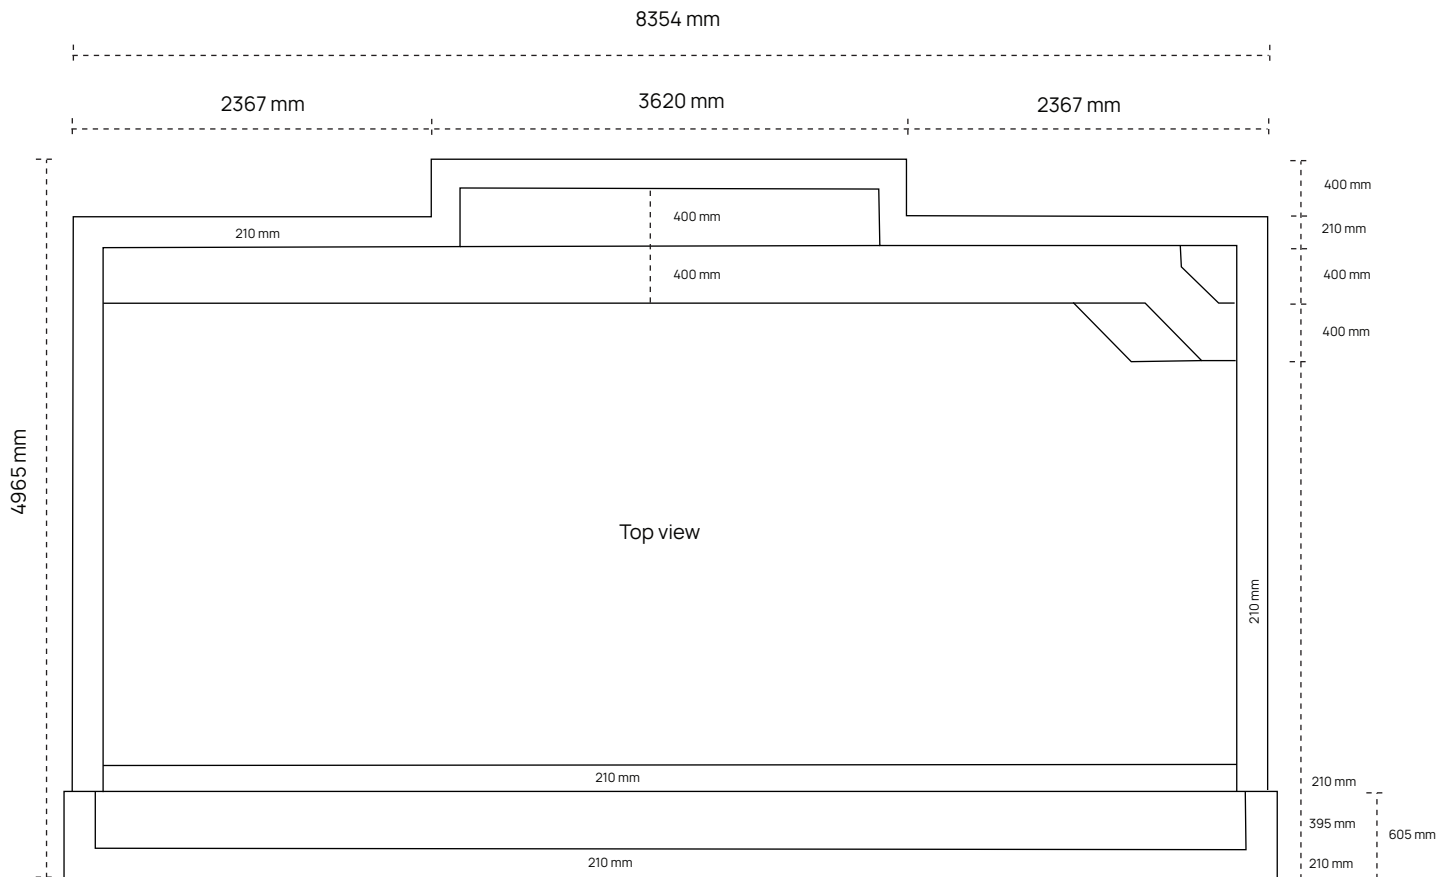

Diamond 8 Infinity

Side view deep end

Side view shallow end